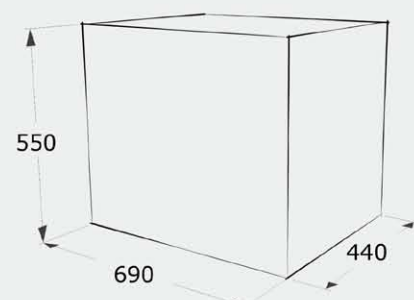

CUTTING-EDGE TECHNOLOGY

Features:

- Visually stunning Product Display
- Generates “Stop and Wonder” effect
- Combines holographic 3D content with physical products
- Superior Exposure and branding
- High reliability
- “Plug and Play” - easy setup and daily use
- Remote access for uploading new content

New Features in Dreamoc™ HD:

- Slimmer and more elegant design
- Full HD resolution
- Adjustable LED light
- Built-in sound

Options and accessories:

- Can be produced in customized colors within the RAL scale
- Black inlay/bottom plate
- Button Box
- PIR Sensor, movement sensor
- Two choices of stands

Dreamoc Display Facts

Dimensions: W=586 mm, H=325 mm, D=406 mm

Weight: 18 kg

1920x1080 resolution

Power: 100-240V ~ 50-60Hz

Energy Consumption: 30-40W (Adjustable light)

Freight Facts

Dimensions: W=690 mm, H=550 mm, D=440 mm

Weight: 22 kg