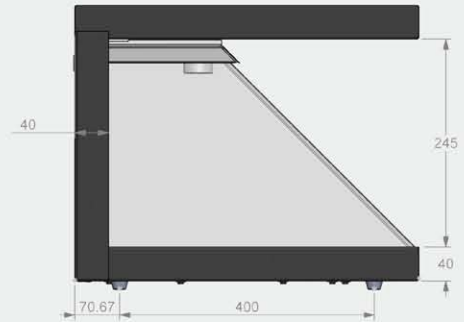

CUTTING-EDGE TECHNOLOGY

Features:

- Visually stunning Product Display
- Generates “Stop and Wonder” effect
- Combines holographic 3D content with physical products
- Superior Exposure and branding
- High reliability
- “Plug and Play” - easy setup and daily use
- Remote access for uploading new content

New Features in Dreamoc™ HD:

- Slimmer and more elegant design
- Full HD resolution
- Adjustable LED light
- Built-in sound

Options and accessories:

- Can be produced in customized colors within the RAL scale
- Black inlay/bottom plate
- Button Box
- PIR Sensor, movement sensor
- Two choices of stands

Dreamoc Display Facts

Dimensions: W=586 mm, H=325 mm, D=406 mm

Weight: 18 kg

1920x1080 resolution

Power: 100-240V ~ 50-60Hz

Energy Consumption: 30-40W (Adjustable light)

Freight Facts

Dimensions: W=690 mm, H=550 mm, D=440 mm

Weight: 22 kg