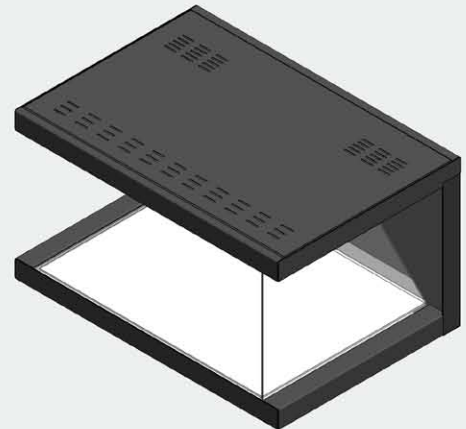

CUTTING-EDGE TECHNOLOGY

Features:

- Visually stunning Product Display
- Generates “Stop and Wonder” effect
- Combines holographic 3D content with physical products
- Superior Exposure and branding
- High reliability
- “Plug and Play” - easy setup and daily use
- Remote access for uploading new content

New Features in Dreamoc™ HD:

- Slimmer and more elegant design
- Full HD resolution
- Adjustable LED light
- Built-in sound

Options and accessories:

- Can be produced in customized colors within the RAL scale
- Black inlay/bottom plate
- Button Box
- PIR Sensor, movement sensor
- Two choices of stands

Dreamoc Display Facts

Dimensions: W=586 mm, H=325 mm, D=406 mm

Weight: 18 kg

1920x1080 resolution

Power: 100-240V ~ 50-60Hz

Energy Consumption: 30-40W (Adjustable light)

Freight Facts

Dimensions: W=690 mm, H=550 mm, D=440 mm

Weight: 22 kg